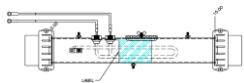

Item #: 101940

WASHER, FLAT, 1/4 USS,,ZINC,BULK

Heater

Assembly

Item #: 30411093
HEATER FLO THRU 1.5KW/110V

Item #: 30411103
HEATER FLO THRU 3KW/240V U-PCK

Item #: 30411087
HEATER VERTICAL 4.0KW LC SER

Item #: 30411108
HEATER FLO THRU 3KW/240V D/S