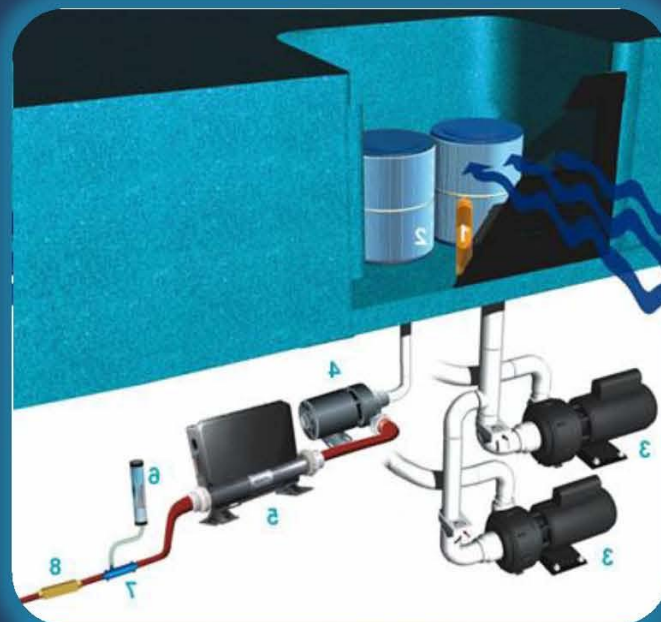

Parts Catalogue 2011

Draft Copy - For Dealer and Staff